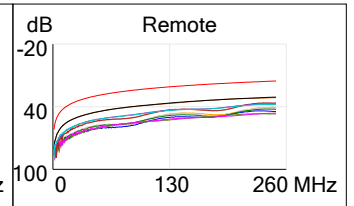

ACR-F: Pass

	Worst Margin:		Worst Value:	
Pair:	Local:	Remote:	Local:	Remote:
Pair:	45-36	36-45	36-45	45-36
Value (dB):	32.9	32.9	30.7	30.7
Limit (dB):	17.7	17.7	15.3	15.3
Margin (dB):	15.2	15.2	15.4	15.4
Frequency (MHz):	190.50	190.50	249.00	249.00