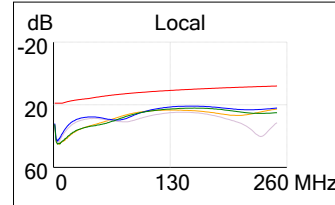

Return Loss: Info

	Worst Margin:		Worst Value:	
Pair:	Local:	Remote:	Local:	Remote:
Pair:	45	45	45	12
Value (dB):	21.0	26.5	20.8	22.3
Limit (dB):	10.6	16.1	10.3	8.1
Margin (dB):	10.4	10.4	10.5	14.2
Frequency (MHz):	139.00	38.75	148.00	246.00