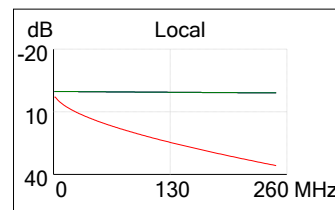

Wiremap: Pass

Wiremap: T568B

	Value	Limit	Margin
Length (m):	0.9	100.0	99.1
Cable NVP:	68.0	-	-
Propagation Delay (ns):	4.0	555.0	551.0
Delay Skew (ns):	0.0	50.0	50.0
Resistance (Ohms):	0.0	25.0	25.0

Insertion Loss: Pass

	Worst Margin:		Worst Value:	
Pair:	Local:	Remote:	Local:	Remote:
Pair:	12	12	12	12
Value (dB):	0.3	1.0	0.3	1.0
Limit (dB):	3.0	36.0	3.0	36.0
Margin (dB):	2.7	35.0	2.7	35.0
Frequency (MHz):	1.00	250.00	1.00	250.00