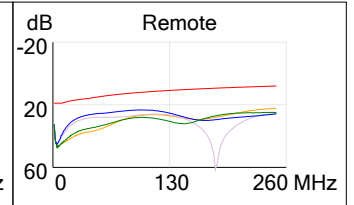

Return Loss: Info

	Worst Margin:		Worst Value:	
Pair:	Local:	Remote:	Local:	Remote:
Pair:	45	45	45	12
Value (dB):	21.0	26.5	20.8	22.3
Limit (dB):	10.6	16.1	10.3	8.1
Margin (dB):	10.4	10.4	10.5	14.2
Frequency (MHz):	139.00	38.75	148.00	246.00