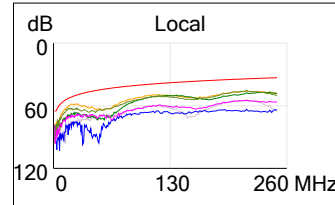

NEXT: Pass

	Worst Margin:		Worst Value:	
Pair:	Local:	Remote:	Local:	Remote:
Pair:	12-36	12-45	36-78	36-45
Value (dB):	58.5	64.1	45.5	45.7
Limit (dB):	51.9	54.3	34.2	33.4
Margin (dB):	6.6	9.8	11.3	12.3
Frequency (MHz):	19.30	13.75	215.00	241.00