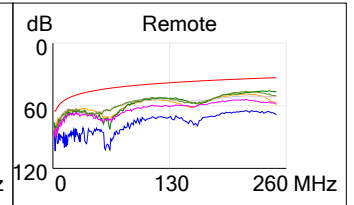

NEXT: Pass

	Worst Margin:		Worst Value:	
Pair:	Local:	Remote:	Local:	Remote:
Pair:	12-36	12-45	36-78	36-45
Value (dB):	58.5	64.1	45.5	45.7
Limit (dB):	51.9	54.3	34.2	33.4
Margin (dB):	6.6	9.8	11.3	12.3
Frequency (MHz):	19.30	13.75	215.00	241.00