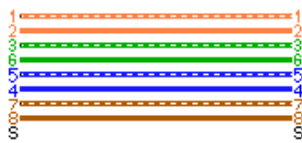

Overall Result:

Cable Label: Cat 6 UUTP 2

Date & Time: 16.09.2020 11:19:36 Building: Unspecified-Building
Limit Type: TIA - Cat 6 Channel Floor: Unspecified-Floor
Cable Name: CAT 6 UTP Room: Unspecified-Room
Connector Name: UTP Mod Jack 6 Rack: Unspecified-Rack
Site: Birikim Panel: Unspecified-Panel
Operator Name: Ahmet YILDIRIM

Local Ser. No.: jw20201903 Remote Ser. No.: jw20201904
Local Adapter: Cat 6A Channel Remote Adapter: Cat 6A Channel
Local Calibration Date: Aug 4 2017 Remote Calibration Date: Aug 4 2017
Device Software: 7.3 Reporting Software: Build_#909_7.3_2017-07-21_13-37-22

Wiremap: Pass

Wiremap: T568B

	Value	Limit	Margin
Length (m):	0.9	100.0	99.1
Cable NVP:	68.0	-	-
Propagation Delay (ns):	4.0	555.0	551.0
Delay Skew (ns):	0.0	50.0	50.0
Resistance (Ohms):	0.0	25.0	25.0

Insertion Loss: Pass

	Worst Margin:		Worst Value:	
Pair:	Local:	Remote:	Local:	Remote:
Pair:	12	12	12	12
Value (dB):	0.3	1.0	0.3	1.0
Limit (dB):	3.0	36.0	3.0	36.0
Margin (dB):	2.7	35.0	2.7	35.0
Frequency (MHz):	1.00	250.00	1.00	250.00